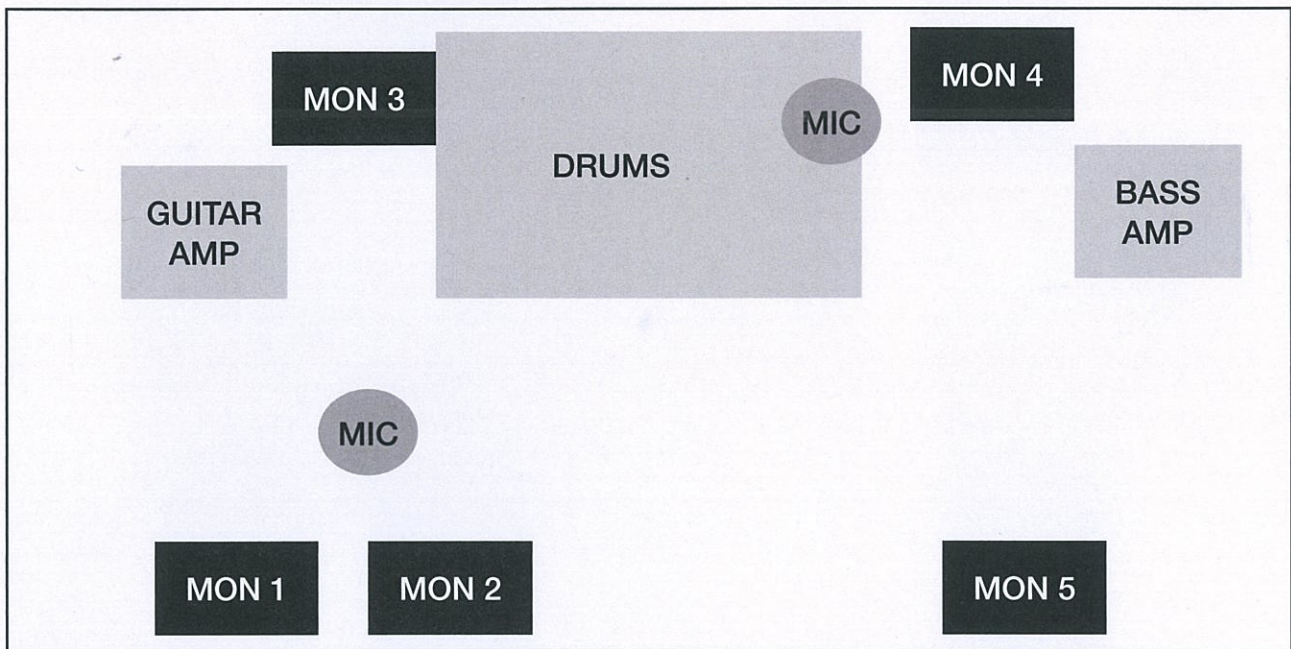

PROFFA & FRIENDS

Afrobeat - Soukous - Rumba

STAGE PLAN

PATCH LIST

1	KICK	7	OH R
2	SNARE	8	OH L
3	HH	9	BASS DI
4	TOM1	10	GUITAR MIC
5	TOM 2	11	MIC VOCAL PROFFA
6	FLOOR TOM	12	MIC VOCAL ROBINS

AUTRE

- 5 monitors (3 lignes)
- 1 chaise